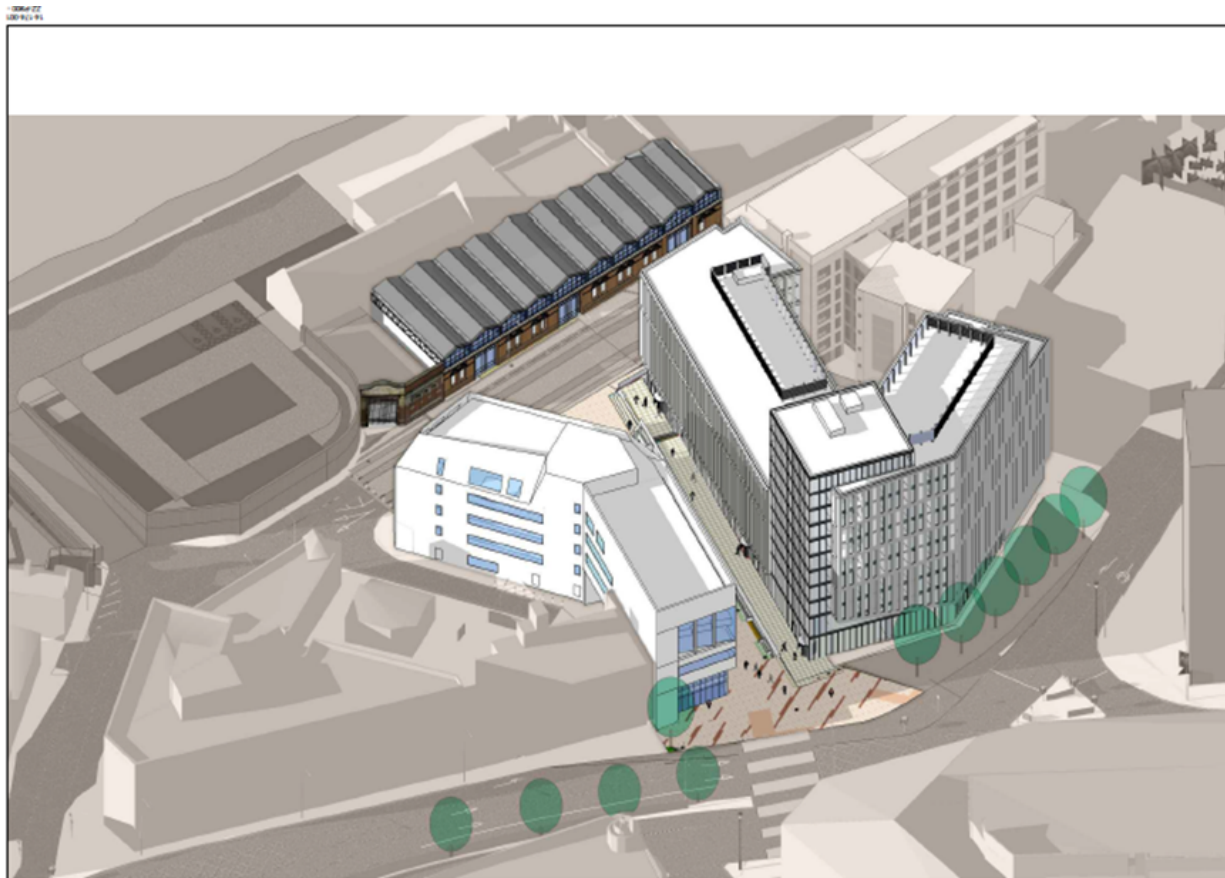

Appendix 1

Rev. Date By Description

**Stephen George
+ Partners LLP**

Architects + Masterplanners

170 London Road
Leicester LE2 1ND
t: +44 (0)116 247 0557

www.stephengeorge.co.uk

Project Medius
Great Central Street, Leicester

Aerial View from East

CSB Reference

Drawing Status: PLANNING

CSB Reference: 14-174-001

Drawn: CG

Team: JG

Date: June 2017

Scale: 1:10 @ A3

Project: Step 100 Rev:

14-174-001_ZZ-P900 -